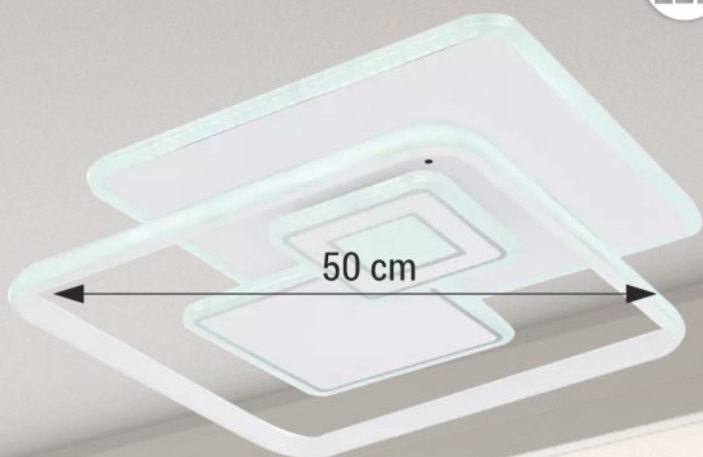

LED

50 cm

154 €/1 ks

LAMPA LED
50W, 50 kWh/1000 h, 3000-6000k, zmena farby svetla

LED

26 cm