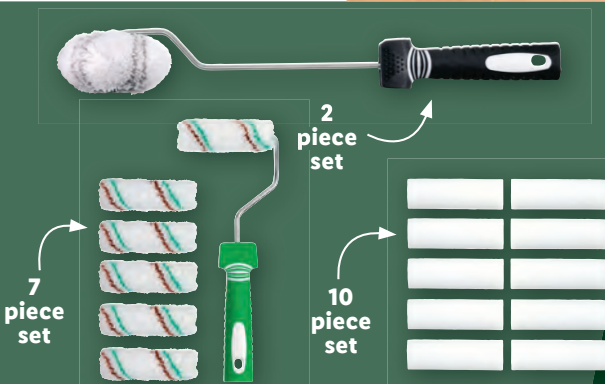

PARKSIDE®

YOU GOT THIS!

From Monday
6th May

PARKSIDE® 850W Reciprocating Saw

- For effortless cuts in wood, plastic, metal and lightweight building materials. Also ideal for flush cutting
- Extendable footplate for cutting depths
- Rotatable 3 position handle with non-slip soft grip fittings

SPECIFICATIONS	
Stroke length	28mm
No-load stroke rate	0-2800spm
Chuck	Keyless
Max. cutting capacity	200mm in wood, 20mm in metal

See lidl.ie/parkside to find out more about our Parkside range.

€34.99

PARKSIDE® Bench Vice

- Cast iron body with steel shaft
- With drill holes for mounting e.g. onto a workbench
- Spindle with turning limiter

6th to the
12th May
OFFER ONLY
AVAILABLE ON
LIDL PLUS

Save €5

34.99

€29.99

7 piece set

2 piece set

10 piece set

PARKSIDE® Paint Roller Set / Paint Sleeves

- Choose from Foam Roller Set, Roller Set, Corner Roller, Foam Sleeves, Varnish Sleeves and Dispersion Paint Sleeves

Multi-buy

2 For €4

Unit Price 2.49