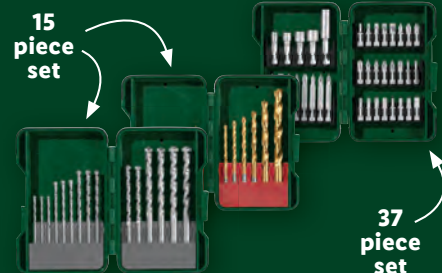

Save €5

~~29.99~~

€24.99

PARKSIDE®
Socket Set / Ratchet Handle Set / Ratchet Handle

Per Set **€7.99**

PARKSIDE®
S1 Safety Shoes

- In sizes: 7.5-11.5
- With reflective decorative elements
- Steel toe cap

Save €5

~~27.99~~

Per Pair **€22.99**

PARKSIDE®
DIY Magnetic Assortment

- Choose from Magnetic Tray, Inspection Mirror, Magnetic Lifter, Magnetic Socket Insert and Magnetic Gripper

Multi-buy

2 For €5

Unit Price 2.99

PARKSIDE®
Pliers Assortment

Multi-buy

3 For €4

Unit Price 2.99

PARKSIDE®
Screwdriver / Drill Bit Set Assortment

Per Set **€5.99**

ORGANISED OFFICE

From Monday
6th May