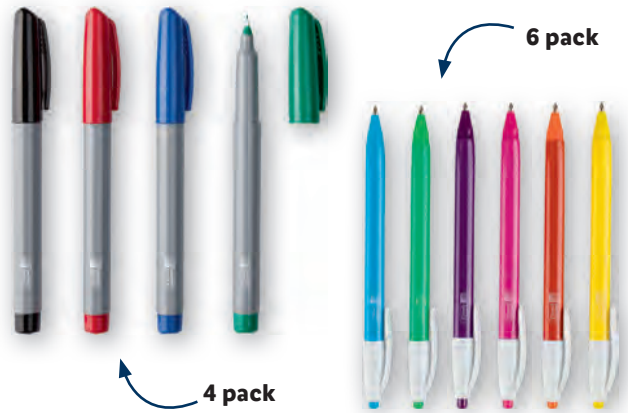

12 piece
set

LIVARNO home

Artificial Plant Set

- Set includes 2 plants with metal pot and 10 stickers
- Ideal for indoor spaces with little daylight

-38%
~~7.⁹⁹~~
Each
€4.⁹⁹

6 pack

4 pack

UNITED OFFICE®