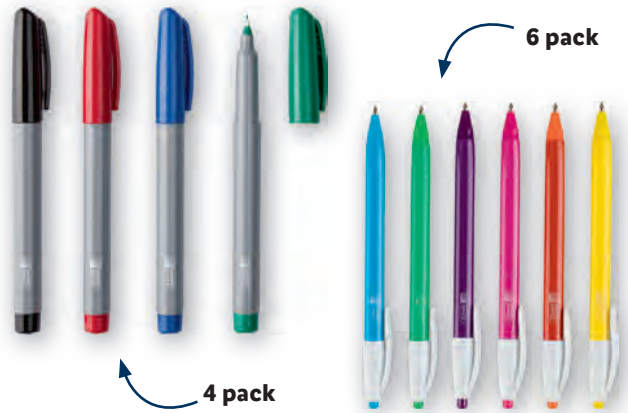

6 pack

4 pack

UNITED OFFICE®

Pen Assortment

- Choose from permanent markers, gel pens, highlighters or ballpoint pens

Per Pack

€1.⁹⁹