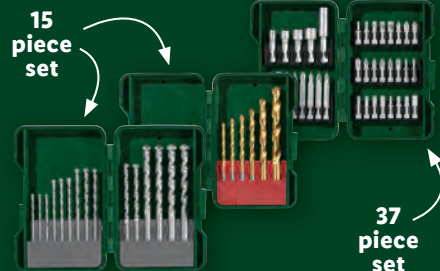

Save €5

~~27.99~~

Per Pair **€22.99**

PARKSIDE®  
**DIY Magnetic Assortment**

- Choose from Magnetic Tray, Inspection Mirror, Magnetic Lifter, Magnetic Socket Insert and Magnetic Gripper

Multi-buy

**2 For €5**

Unit Price 2.99

PARKSIDE®  
**Pliers Assortment**

Multi-buy

**3 For €4**

Unit Price 2.99

PARKSIDE®  
**Screwdriver / Drill Bit Set Assortment**

Per Set **€5.99**