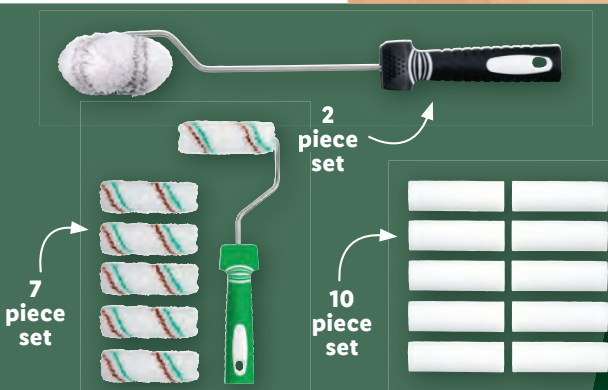

PARKSIDE®

YOU GOT THIS!

From Monday
6th May

PARKSIDE® 850W Reciprocating Saw

- For effortless cuts in wood, plastic, metal and lightweight building materials. Also ideal for flush cutting
- Extendable footplate for cutting depths
- Rotatable 3 position handle with non-slip soft grip fittings

SPECIFICATIONS	
Stroke length	28mm
No-load stroke rate	0-2800spm
Chuck	Keyless
Max. cutting capacity	200mm in wood, 20mm in metal

See lidl.ie/parkside to find out more about our Parkside range.

€34.99

PARKSIDE® Bench Vice

- Cast iron body with steel shaft
- With drill holes for mounting e.g. onto a workbench
- Spindle with turning limiter

6th to the
12th May
OFFER ONLY
AVAILABLE ON
LIDL PLUS

Save €5

34.99

€29.99

7 piece set

2 piece set

10 piece set

PARKSIDE® Paint Roller Set / Paint Sleeves

- Choose from Foam Roller Set, Roller Set, Corner Roller, Foam Sleeves, Varnish Sleeves and Dispersion Paint Sleeves

Multi-buy
2 For €4
Unit Price 2.49