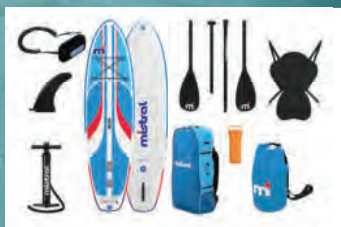

## Mistral Inflatable Stand up Paddle Board

Save €30

~~279.99~~

Each **€249.99**

## Padding Guidance from the Royal National Lifeboat Institution in Ireland

- Always wear a buoyancy aid or personal flotation device (this is in addition to your paddle board)
- Ensure you wear the correct leash when stand up paddle boarding
- Have the right equipment and clothing for the conditions
- Plan your trip within your ability
- Check weather, tides, water levels and hazards at the coast
- Avoid paddling if there is an offshore wind
- Carry a means of communication on your person
- Inform others of your plan

Scan this QR code for guidance on safe paddleboarding

IN AN EMERGENCY CALL **999** OR **112** AND ASK FOR THE COAST GUARD

**Includes:** Universal paddle, double-action pump, rucksack, approx. 10L dry bag, leash, repair set, US fin, padded kayak seat & footrest