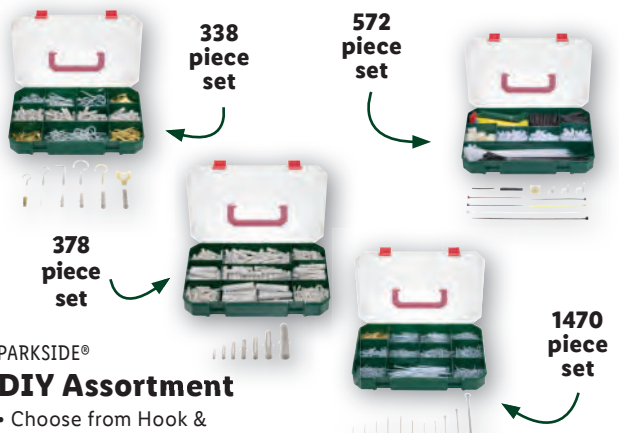

**€12.99**

- PARKSIDE®  
**Sealant Gun**
- For standard sealant cartridges (300 or 310ml)
  - With ergonomic handle

**€5.99**

- PARKSIDE®  
**File Set**
- For working with wood and metal
  - With ergonomic handles for comfortable and safe use

Per Set **€14.99**

- PARKSIDE®  
**DIY Assortment**
- Choose from Hook & Wall Plug Assortment, Cable Tie Assortment, Nail Assortment and Wall Plugs Assortment
  - In practical storage box with carry handle and clear lid for an easy view of the contents