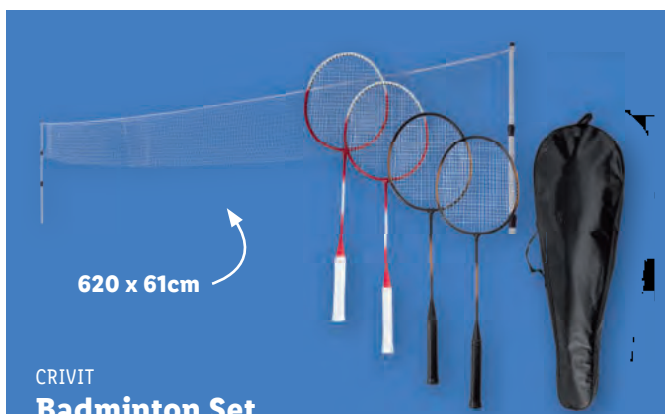

## Inflatable Water Sprinkler

- Recommended Age: 2 years +
- Simply connect to the garden hose

Save €10

~~29.99~~

€19.99

Each

620 x 61cm

CRIVIT

## Badminton Set

- Complete set for up to 4 players: 4 rackets, 3 shuttlecocks, 1 net, 4 guy ropes, 4 stakes and 2 extendable posts
- Rackets made from hardened steel with nylon strings

74 x 23 x 6.5cm

Per Set