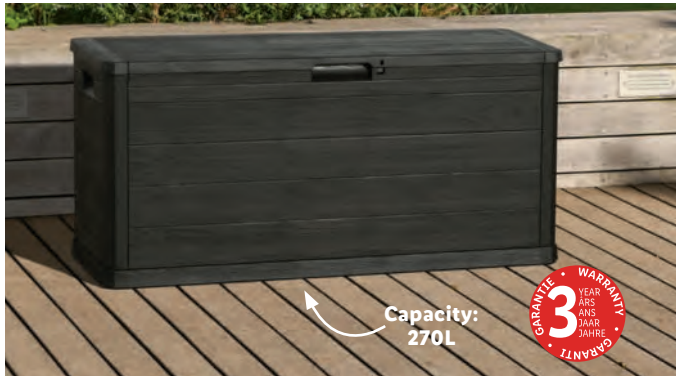

133 x 260
x 38.5cm

**From Thursday
11th April**

LIVARNO home
**Rose Arch /
Trellis**

- Frame made from metal

€9.99

Each

WARRANTY
3
YEAR
ANS
JAAR
GARANTIE

Capacity:
270L

LIVARNO home
Universal Box

- Made from weather- and UV-resistant material
- With padlock fitting (lock not included)
- Easy to move with 2 rollers and 2 handles

Save €5

~~44.99~~

€39.99

WARRANTY
3
YEAR
ANS
JAAR
GARANTIE