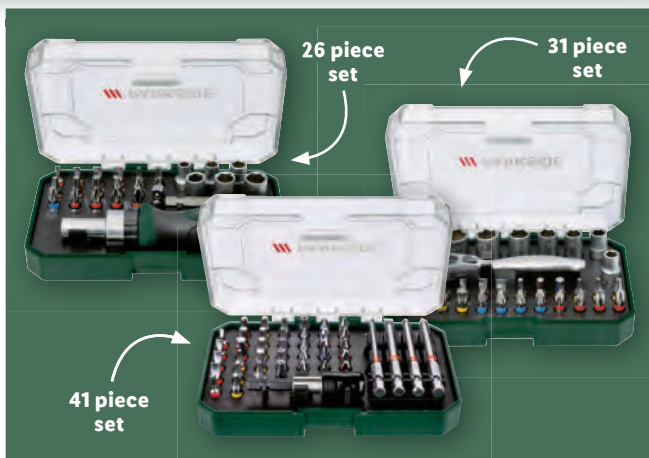

€49.99

SPECIFICATIONS

Rated rotation speed	n 2500-10000rpm
Rated capacity	Ø 125mm

PARKSIDE®
20V Cordless Angle Grinder

- SPINDLE LOCK blade exchange
- 20V Battery and Charger required - both sold separately

Save €10

39.99

€29.99

Each

15th April to
21st April
OFFER ONLY
AVAILABLE
ON LIDL PLUS

PARKSIDE®
Angle Grinder Accessories

- Available as: Flap Grinding Disc Set, Polishing Discs, Hook & Loop Sanding Pad with Sanding Sheets, Fibre Disc Set, Cleaning Disc or Grinding Disc Set

Per Set
€4.99

PARKSIDE®
Ratchet Bit and Socket Set

Per Set
€7.99

From Monday
15th April

PARKSIDE®
**480W Random
Orbital Sander**

- 6-step adjustable speed control

SPECIFICATIONS	
No-load oscillation speed	n _o 8000-24,000opm (6-steps)
Oscillating circle diameter	5mm
Sanding plate	Ø 125mm