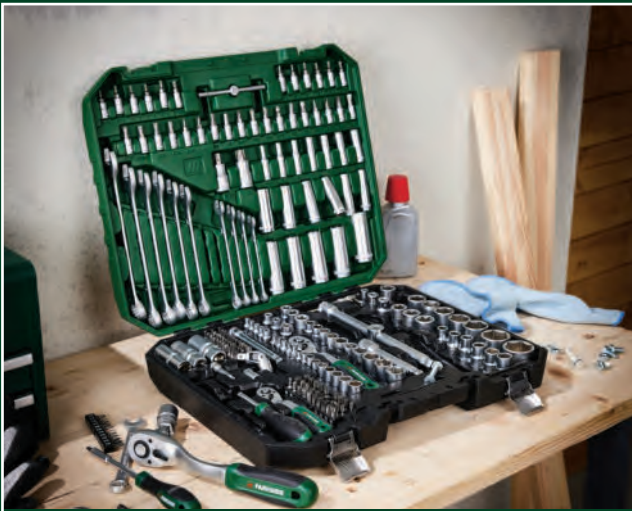

Each **€6.99**

LIVARNO home
Jersey Fitted Sheet

- Non-iron and shape-retaining
- Fits mattresses up to 18cm deep
- Elasticated edge for a perfect fit

King: 180-200 x 200cm

Each **€6.99**

While Stocks Last

216
piece
set