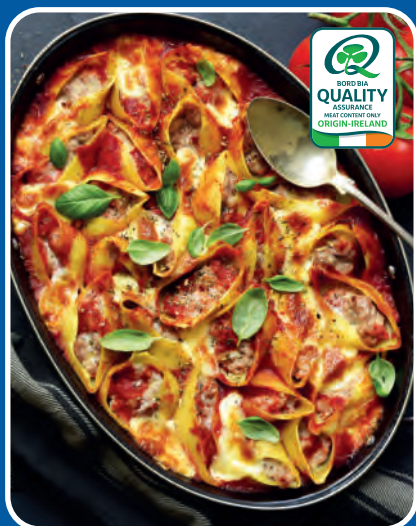

**Irish Boneless
Pork Chops**

Was €3.69 (520g | 1kg = 5.77)

**Irish Pork
Belly Strips**

Was €3.49 (500g | 1kg = 6.00)

2

**Activate
Your Coupon**

**Irish Beef
Steak Mince**

Was €3.19 (454g | 1kg = 6.61)