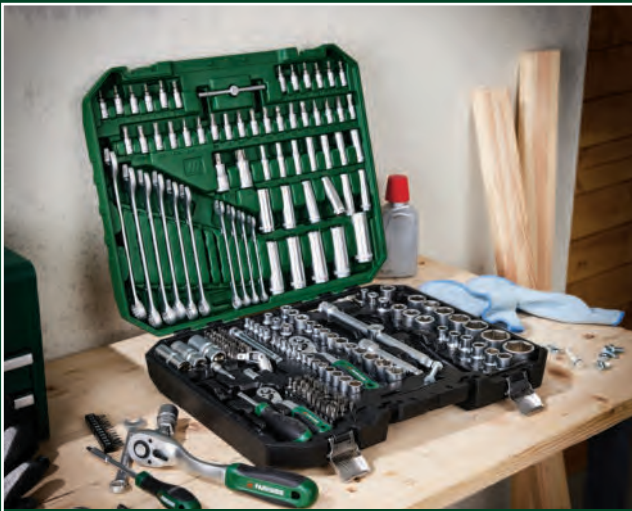

While Stocks Last

216
piece
set

PARKSIDE®
Socket
Set

Save €30

~~119.99~~

Per Set
€89.99