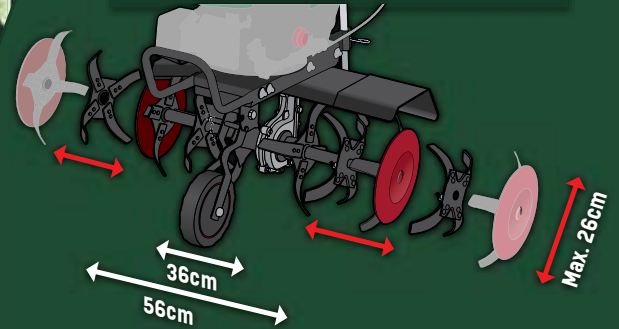

Petrol Backpack 6-in-1 Multi Tool

1.5kW motor with a pull cord start

Working height up to 2.6m

Tool-free adjustable working angle in 12 steps, from -90° to 75°

Includes: protective cutting attachment cover, 6m spare line, protective chain and blade cover guard, mixing container, assembly tool

Per pack
249.00

Also ideal for seed preparation
or incorporation of soil-improving substrates.
Effortless, autonomous soil penetration with 24 rotating
hardened steel cutter blades