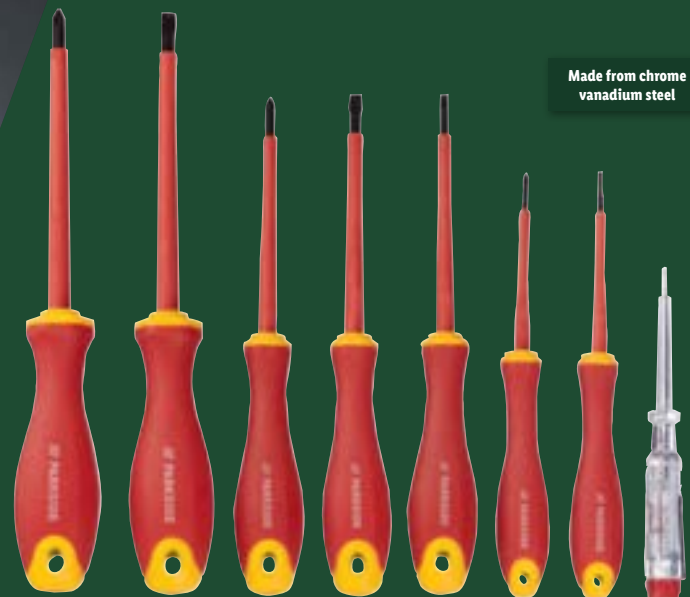

Made from chrome vanadium steel

**PARKSIDE®
Screwdriver Set, 8 pieces**

Blades insulated for safely working on live parts up to 1000V

Per pack

8.99