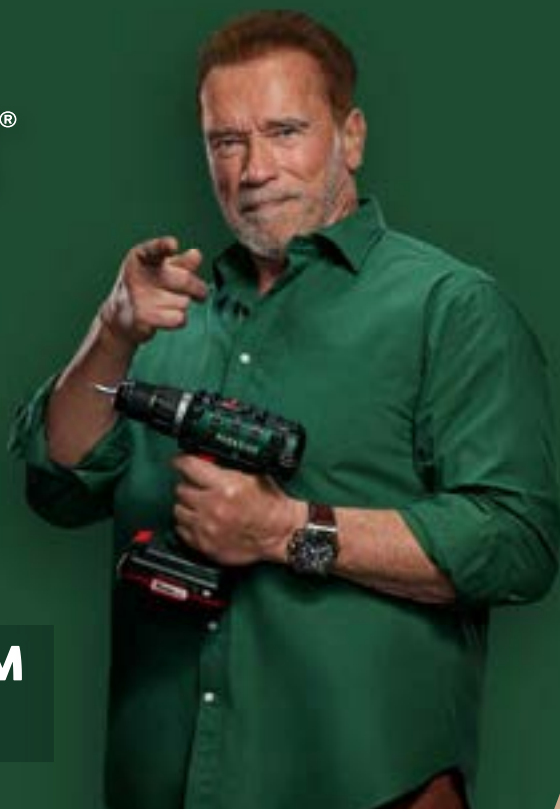

/// PARKSIDE®

YOU GOT THIS!

THE POWER IN THE PALM OF YOUR HANDS!

For drilling wood, metal and plastic as well as for screwing

PARKSIDE® Cordless Drill Driver

Fully adjustable rotation speed and integrated LED work light
Torque levels: 21 + 1 drill level
Max. torque: 35Nm
Speed: 0-500 min⁻¹
Drill chuck clamping width: 0.8-10mm

X20V TEAM

Per pack

34.99