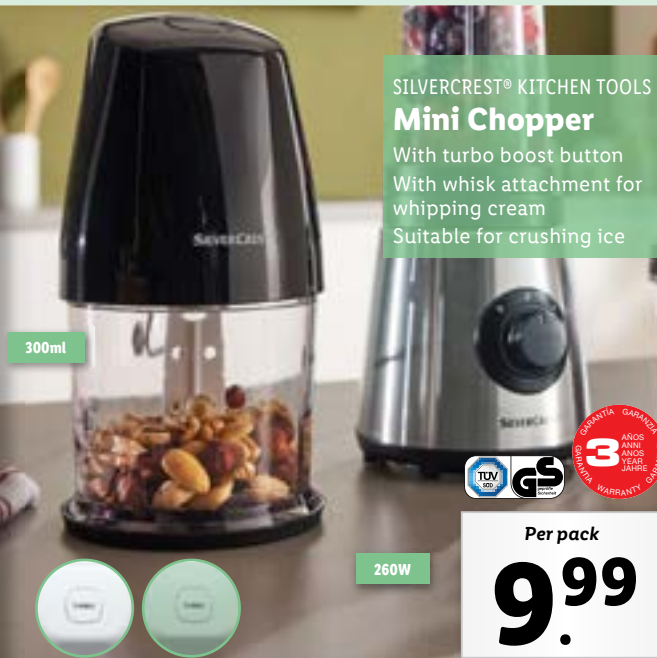

ERNESTO®  
**Extendable Sieve**

Made from stainless steel  
and with extendable frame  
Dimensions: 35-56 x 24 x 11cm

Per pack  
~~4.99~~  
**3.99**

SILVERCREST® KITCHEN TOOLS  
**Mini Chopper**

With turbo boost button  
With whisk attachment for  
whipping cream  
Suitable for crushing ice