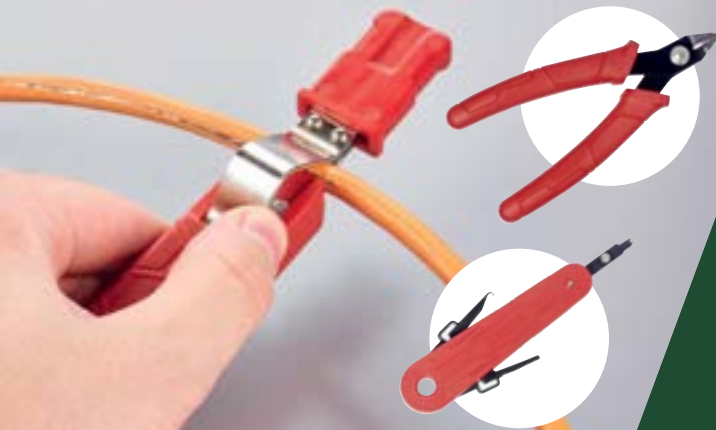

Working range: up to 7m
Projection modes: self-levelling/pendulum fixing
Self-levelling range: ±4° (typical)
Levelling accuracy: ± 0.8mm/m

**PARKSIDE®
Cross Line Laser**

Vertical alignment with LED status display
Adjustable angle with fixed laser pendulum
Compact housing with 6.35mm tripod receptor (1/4")

Includes: removable 360° universal clamp and alkaline batteries

Per pack

19.99

**PARKSIDE®
Organiser and Storage Set, 43 pieces**

2 wall panels (54 x 45 x 1,8cm each) with various open-front storage bins and tool holders to suit your needs
Max. weight capacity each wall panel: 32kg
Fixings included

Per set

24.99

**PARKSIDE®
Side Cutters,
Wire Stripper or
Punch Down Tool**

Per pack
4.99