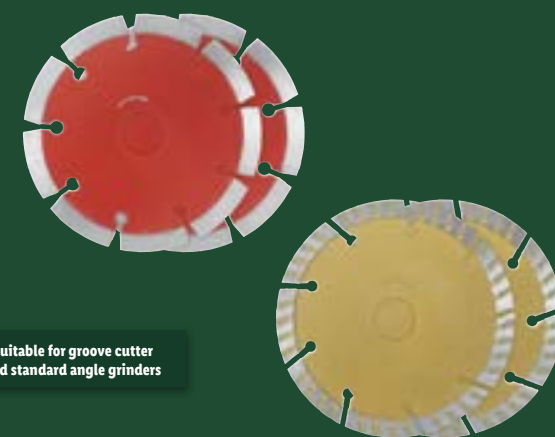

No-load rotation speed: 4800rpm  
Tilt adjustment: 0° to 45°  
Cutting length: max. 340mm (240mm at 45°)  
Cutting height: max. 65mm (38mm at 45°)

Suitable for groove cutter  
and standard angle grinders