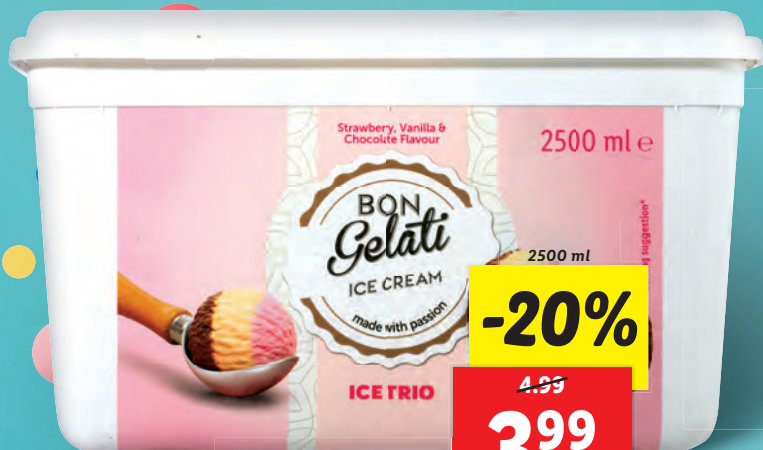

OD ŠTVRTKA 25. 4.
DO NEDELE 28. 4.

Trio zmrzlina

-20%

~~4.99~~
3.99
• (1l = 1.60)