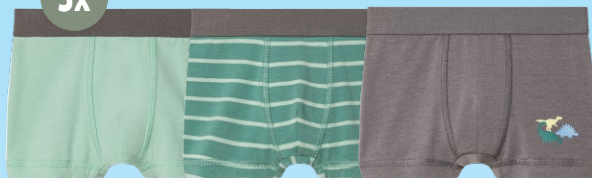

LUPILU® Undertrøje 2-pak

• Flere varianter.

98/104-122/128
Pk. **40.-**¹

3x