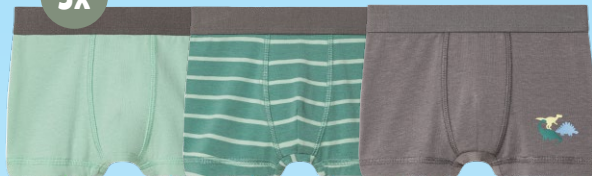

LUPILU® Undertrøje 2-pak

• Flere varianter.

98/104-122/128
Pk. **40.-**¹

3x